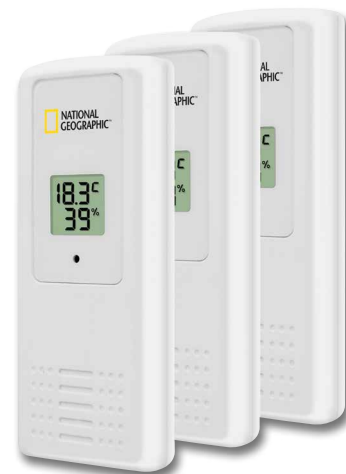

WEATHER STATION

Art.No.: 9070100

- Weather forecast for the following 6 hours.
- Indoor and outdoor temperature and humidity.
- Additional information like sunrise and sunset, moon phases, tide, air pressure, climate indicator, temperature trend, weather conditions, ice alert
- Radio controlled clock via DCF signal
- Various timezones possible (up to +2 hours)
- Dimensions: 165x29x130 mm / Weight: 255 g
- Incl. Thermo-Hygrosensor

Always 4 measuring points in view

3 Thermo-Hygosensors included

SMART WEATHER STATION

Art.No.: 9066000

- Weather station in a modern design
- Indoor and outdoor temperature
- Weather trend, Time and date and alarm functions
- Min/max memory
- Dimensions: 69×15×128 mm / Weight: 100 g
- Incl. Outdoor sensor, 4x AAA Batteries, Table stand